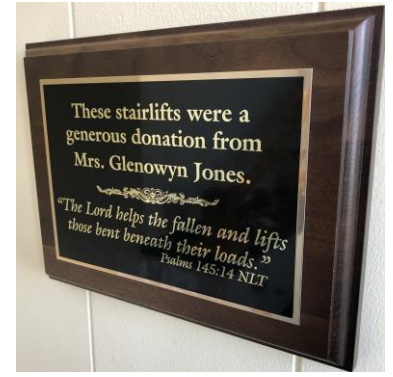

Mrs. Jones did not want it known while she was alive, but with her passing, the Board felt that the congregation needed to know of her great kindness. Weekly these stairlifts are used by individuals who would be unable to deal with the steps

We are appreciative of her daughter, Deena, in helping with the proper sentiment for the plaque.