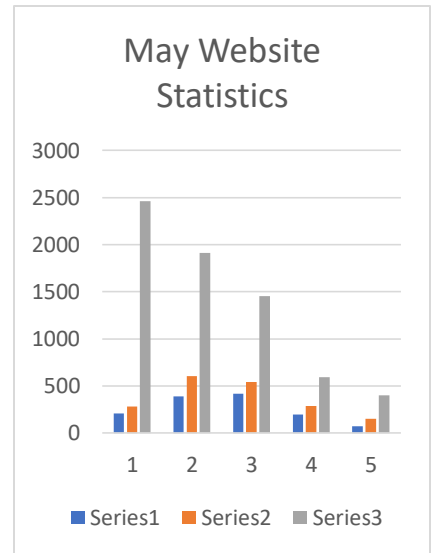

This chart shows the stats over the past 5 years for the month of May. Row 1 is 2019;

Series 1: # Unique Visitors

Series 2: # of Visits in Month

Series 3: # of Pages viewed

Visit our site: [pinerunchurch.org](http://pinerunchurch.org)